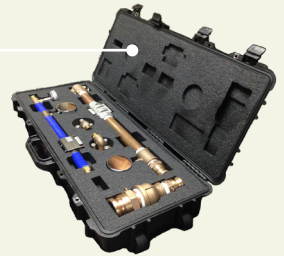

ATA Case

LOWDOWN: Use this if you're willing to spend and put in some effort for transport, but need a lot of protection and have a heavier product, and will be shipping it a lot.

Hybrid Pack

LOWDOWN: Use this if you still want a cheap option, but are looking for something specific, want a little more protection, or are shipping something heavier. Do this if you're willing to put in a little extra effort during transport.

Molded Case

LOWDOWN: Use this if you're willing to spend, but don't have to worry about transport and have a lighter product (compared to ATA).

At a glance

Box & Foam

Hybrid Pack

Wooden Crate

ATA Case

Molded Case